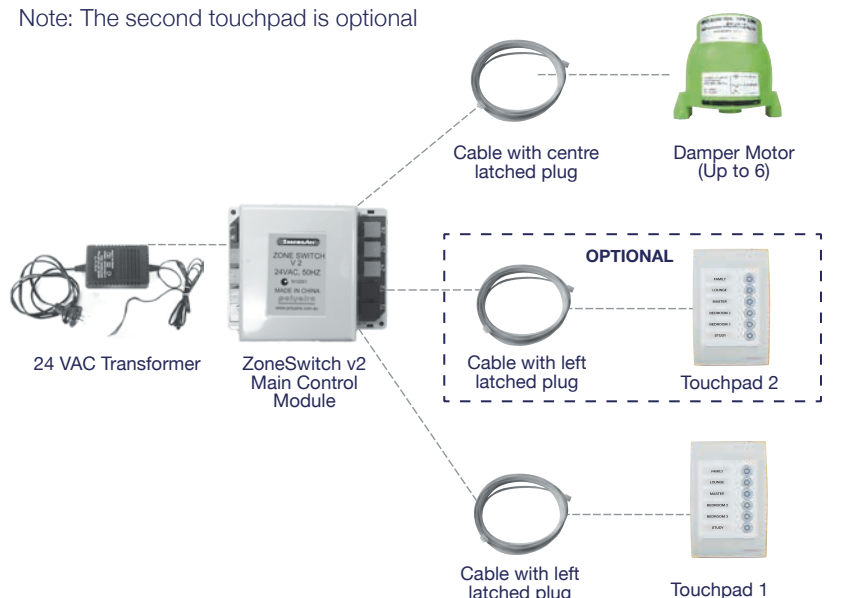

Kit Components

Note: The second touchpad is optional

Features

- New Touchpad with LED on buttons
- Two Touchpads option, direct to Mainboard, no further setup required
- Switchable and selectable spill zone
- See port numbers on Mainboard in the dark
- Turn off all LEDs on the touchpad in off season
- Ideally suited for ducted reverse cycle and ducted gas heating systems
- Easy installation with Polyaire Quick Fix Motorised Dampers
- Attractive, simple and uncluttered Touch Pad designed to suit most decors
- LED indicators to show the ON/OFF status of the zones
- Personalised zone labelling using stickers
- All zones automatically resume their original on/off state once powered up after power outage
- 24 Volt for easy and safe installation and maintenance

Item Number	Description	1 Zone	2 Zone	3 Zone	4 Zone	5 Zone	6 Zone
657205	Zonemaster ZoneSwitch V2 Main Control Board	1	1	1	1	1	1
657206	Zonemaster ZoneSwitch V2 Touchpad	1	1	1	1	1	1
657154	NEAT 24V Transformer	1	1	1	1	1	1
657095	Control Cable 12m (Centre Latched)	1	2	3	4	5	6
657096	Data Cable 12m (Left Latched)	1	1	1	1	1	1
	Full Kit Product Code	672041	672042	672043	672044	672045	672046

Option for Additional Touchpad

Item Number	Description	1 Zone
657206	Zonemaster ZoneSwitch V2 Touchpad	1
657096	Data Cable 12m (Left Latched)	1

POLYAIRE SALES OFFICES

www.polyaire.com.au

New South Wales

sales.nsw@polyaire.com.au

Unit 2/167 Prospect Hwy
SEVEN HILLS NSW 2147
Ph: (02) 8811 1333
Fax: (02) 9620 8088

Unit 2/6 Church Road
MOOREBANK NSW 2170
Ph: (02) 9600 8799
Fax: (02) 9600 8115

Unit 10/33 Maddox Street
ALEXANDRIA NSW 2015
Ph: (02) 9557 6948
Fax: (02) 9557 6954

70 Mitchell Road
CARDIFF NSW 2285
Ph: (02) 4954 6677
Fax: (02) 4954 6033

22 Schiller Street
WAGGA WAGGA NSW 2650
Ph: (02) 6921 7606
Fax: (02) 6921 1987

4 Young Street
DUBBO NSW 2830
Ph: (02) 6884 4328
Fax: (02) 6884 4362

ACT

Unit 17/1 Pirie Street
FYSHWICK ACT 2609
Ph: (02) 6126 3600
Fax: (02) 6228 1338

Queensland

sales.qld@polyaire.com.au

81-89 Northlink Place
VIRGINIA QLD 4014
Ph: (07) 3866 8700
Fax: (07) 3256 8718

3/60 Dulacca Street
ACACIA RIDGE QLD 4110
Ph: (07) 3273 8043
Fax: (07) 3273 6104

2/3 Anisar Court
MOLENDINAR QLD 4214
Ph: (07) 5656 1900
Fax: (07) 5597 5985

South Australia

sales.sa@polyaire.com.au

11-13 White Road
GEPPS CROSS SA 5094
Ph: (08) 8349 5959
Fax: (08) 8349 6659

1590 Main North Road
BRAHMA LODGE SA 5109
Ph: (08) 8182 3347
Fax: (08) 8182 3348

9 Somerset Circuit
LONSDALE SA 5160
Ph: (08) 8326 7063
Fax: (08) 8186 1069

Western Australia

sales.wa@polyaire.com.au

1 Booth Place
BALCATA WA 6021
Ph: (08) 6241 0555
Fax: (08) 9240 1484

15 Opportunity Street
WANGARA WA 6065
Ph: (08) 9303 4506
Fax: (08) 9302 5420

Victoria

sales.vic@polyaire.com.au